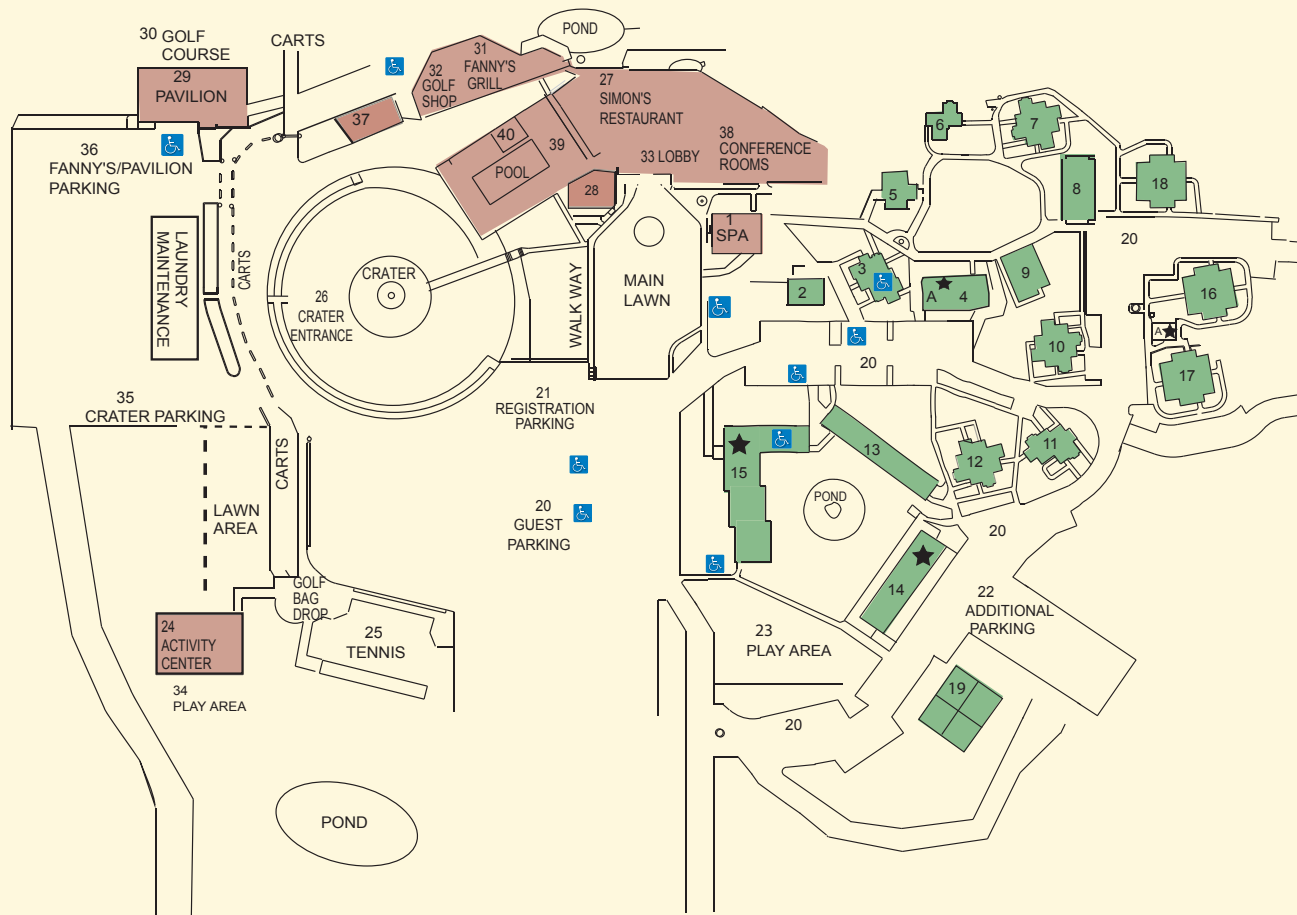

Homestead Property Map

KEY

Rooms

- | | | |
|---------------------------|-----------|-----------------------------------|
| 1. Aveda Concept Spa | | 21. Registration Parking |
| 2. Milk House | #109-#111 | 22. Additional Parking |
| 3. Guest House | #112-#117 | 23. Play Area |
| 4. Ranch House | #216-#221 | 24. Activity Center |
| 5. Summer House | #122-#125 | 25. Tennis Courts |
| 6. Brookside Cottage | #126-#128 | 26. Crater Entrance |
| 7. Fairway Cottage | #129-#134 | 27. Simon's Restaurant |
| 8. Garden View House | #135-#142 | 28. Gift Shop |
| 9. Farm House | #143-#146 | 29. Pavilion |
| 10. Willow Wood Cottage | #147-#152 | 30. Golf Course |
| 11. Lake View Cottage | #153-#158 | 31. Fanny's Grill |
| 12. Mountain View Cottage | #159-#164 | 32. Golf Shop |
| 13. Bunk House | #165-#176 | 33. Lobby |
| 14. Barn | #177-#192 | 34. Play Area |
| 15. Shaker House | #193-#211 | 35. Crater Parking |
| 16. Valley View Cottage | #222-#227 | 36. Fanny's/ Pavilion Parking |
| 17. Timp View Cottage | #228-#233 | 37. Snack Shack |
| 18. St. Andrew's Cottage | #234-#239 | 38. Conference Rooms |
| 19. Homestead Condos | #301-#304 | 39. Indoor/Outdoor Pools/Hot Tubs |
| 20. Guest Parking | | 40. Fitness Center |

-  Handicap Parking/
Wheelchair Accessible
-  Ice Machine
- A Guest Laundry